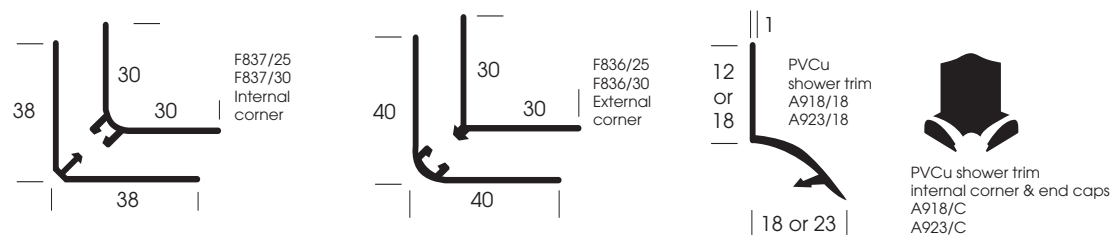

Altro Whiterock™ accessories

A1 data sheet
walls

MAY 2006

Note: Items shown are not to scale.
All measurements in mm.

*A833, A831, A832 are 6.05 in height when locked

*A807, A827, A826 are co-ordinating colour only)