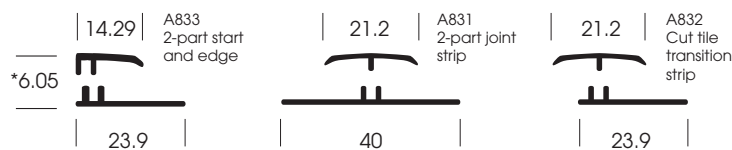

Altro Whiterock™ accessories

A1 data sheet
walls

MAY 2006

Note: Items shown are not to scale.
All measurements in mm.

*A833, A831, A832 are 6.05 in height when locked

*A807, A827, A826 are co-ordinating colour only)