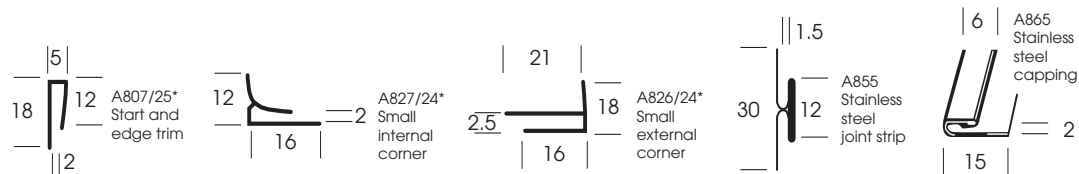

Altro Whiterock™ accessories

A1 data sheet
walls

MAY 2006

Note: Items shown are not to scale.
All measurements in mm.

*A833, A831, A832 are 6.05 in height when locked

*A807, A827, A826 are co-ordinating colour only)