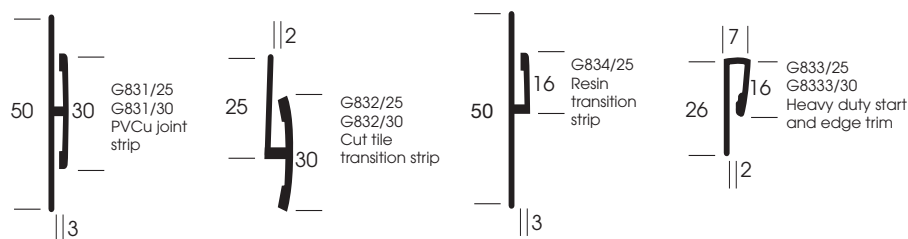

Altro Whiterock™ accessories

A1 data sheet
walls

MAY 2006

Note: Items shown are not to scale.
All measurements in mm.

*A833, A831, A832 are 6.05 in height when locked

*A807, A827, A826 are co-ordinating colour only)