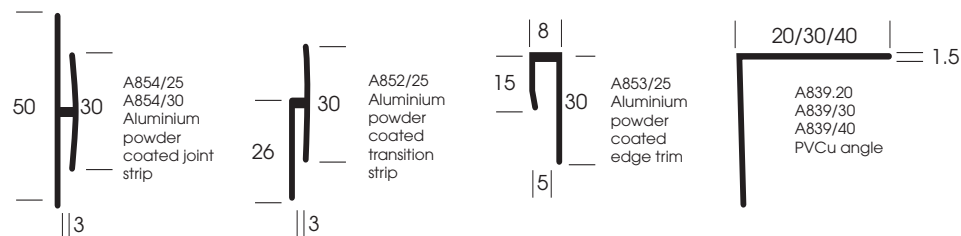

Altro Whiterock™ accessories

A1 data sheet
walls

MAY 2006

Note: Items shown are not to scale.
All measurements in mm.

*A833, A831, A832 are 6.05 in height when locked

*A807, A827, A826 are co-ordinating colour only)