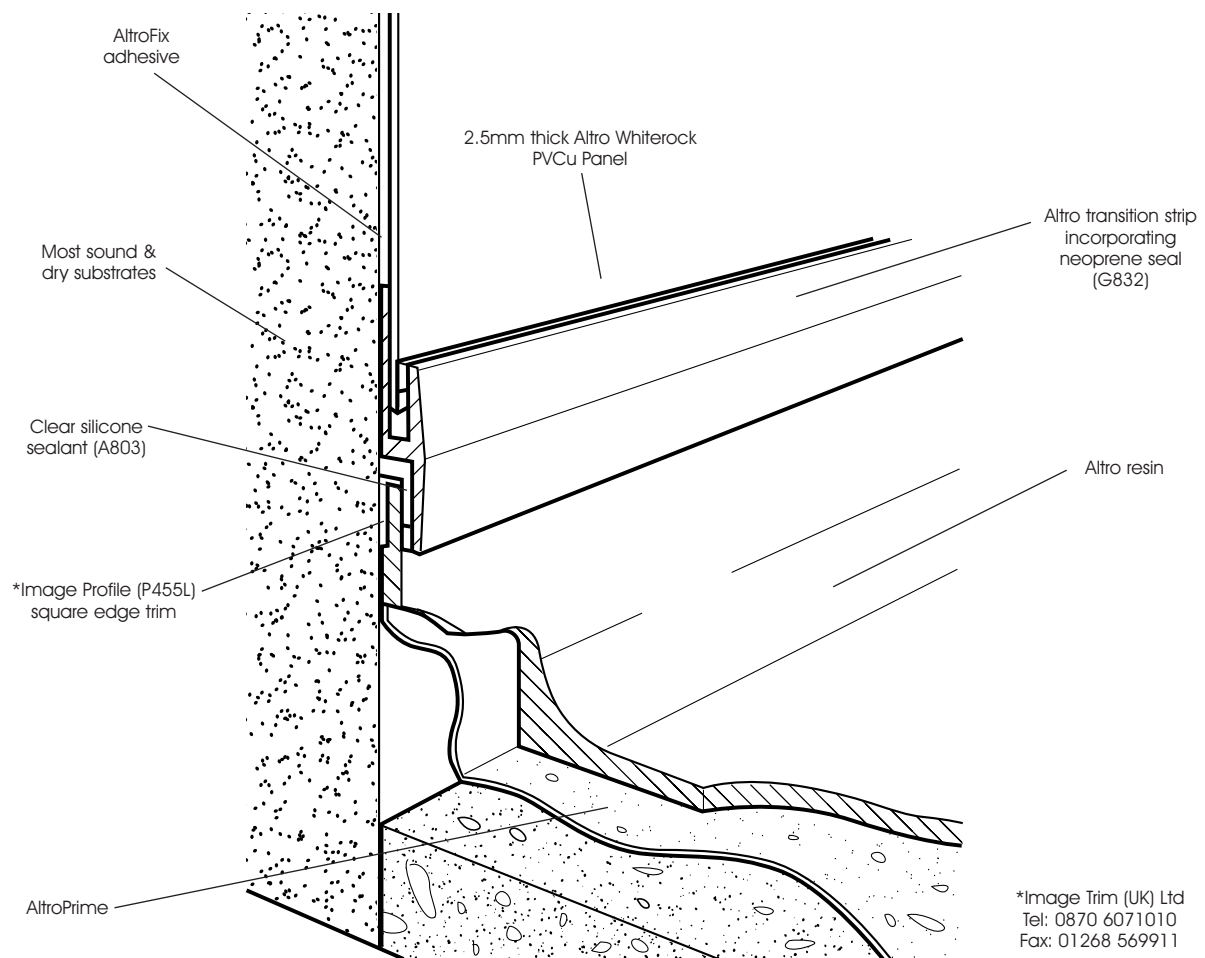

Altro Whiterock™ hygienic PVCu wall cladding to Altro resin flooring detail

MAY 2006

typical specification (Ref: WF5)

Altro resin flooring applied first (to thickness recommended for type/application) and self covered up to a minimum of 100mm to front edge of Image Profile (P445L) (by Image Trim (UK) Ltd.), Altro Whiterock hygienic PVCu wall cladding 2.5mm thick installed over

most sound, dry substrates. Maintain 7mm gap above top edge of resin, install Altro transition strip (G832) incorporating neoprene seal with 5mm gap between wall sheet bottom edge and centre web of strip, seal over resin edge with clear silicone sealant (A803).