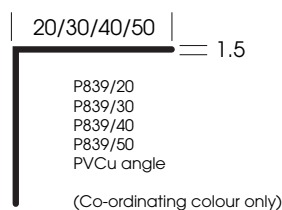

Altro Whiterock™ accessories

A2 data sheet
ceilings

MAY 2006

Note: Items shown are not to scale.
All measurements in mm.

for further information or technical advice

tel: 01502 561364 fax: 01502 531461

e-mail walls@altro.com or explore www.altro.com