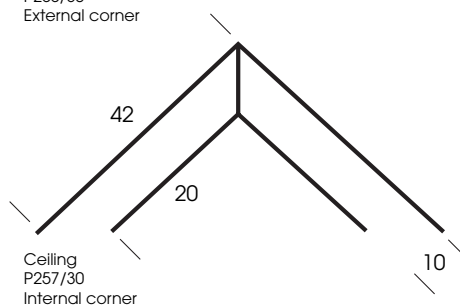

Altro Whiterock™ accessories

A2 data sheet
ceilings

MAY 2006

Note: Items shown are not to scale.
All measurements in mm.

for further information or technical advice

tel: 01502 561364 fax: 01502 531461

e-mail walls@altro.com or explore www.altro.com