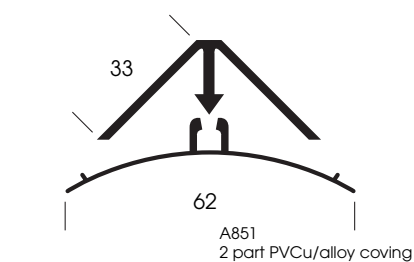

Altro Whiterock™ accessories

A2 data sheet
ceilings

MAY 2006

Note: Items shown are not to scale.
All measurements in mm.

for further information or technical advice

tel: 01502 561364 fax: 01502 531461

e-mail walls@altro.com or explore www.altro.com