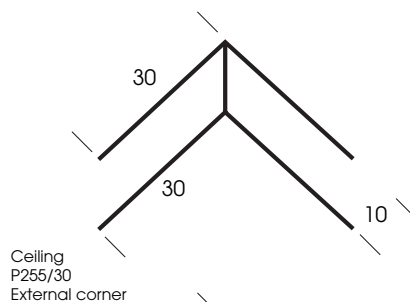

Altro Whiterock™ accessories

A2 data sheet
ceilings

MAY 2006

Note: Items shown are not to scale.
All measurements in mm.

for further information or technical advice

tel: 01502 561364 fax: 01502 531461

e-mail walls@altro.com or explore www.altro.com