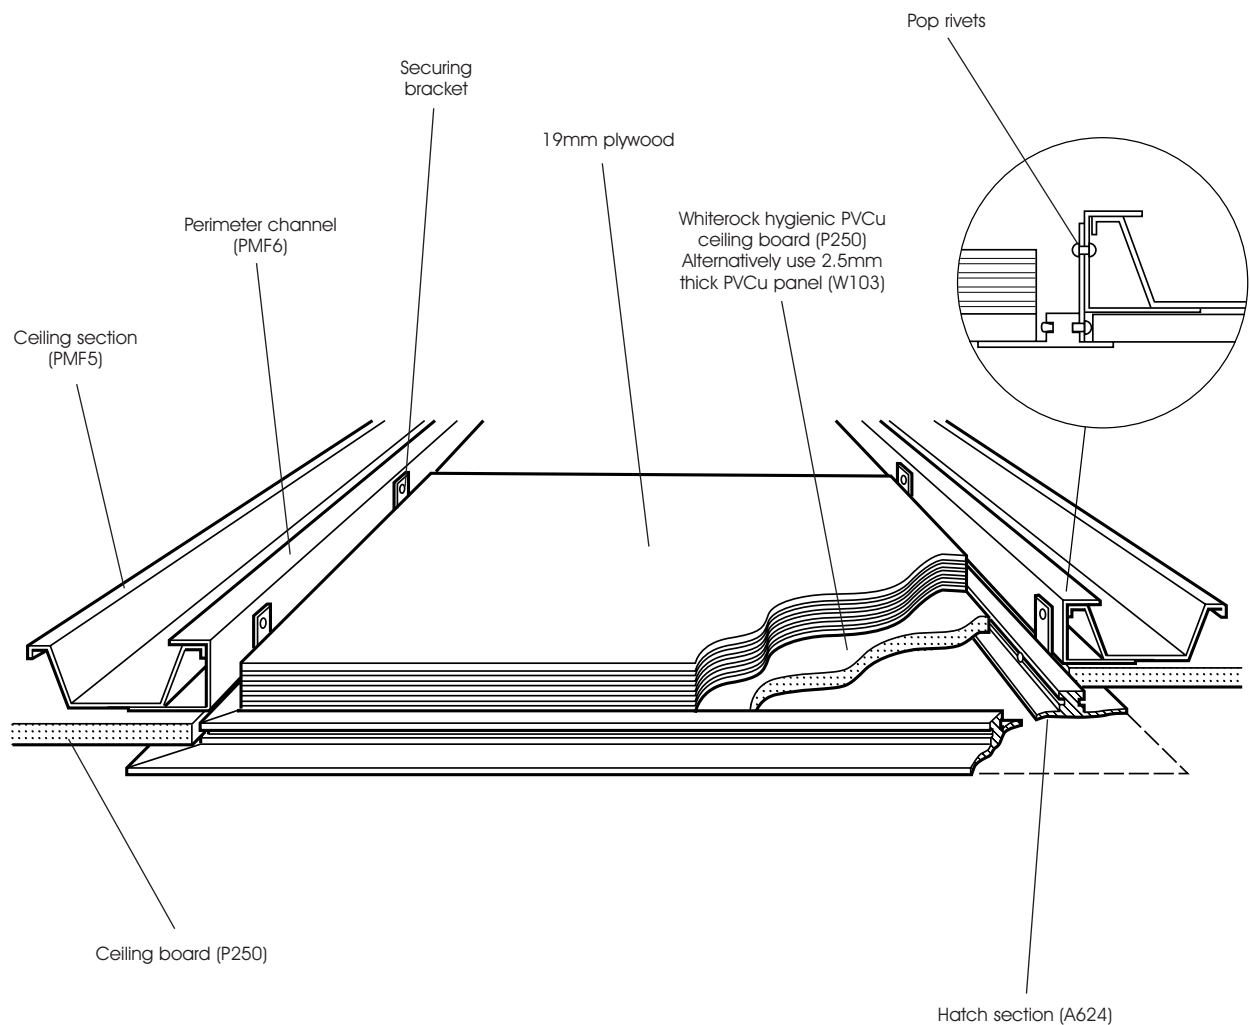

Altro Whiterock™ hygienic PVCu P250 ceilings access hatch detail

MAY 2006

typical specification (Ref: CF2)

Altro Whiterock hygienic PVCu ceiling with access hatch 600mm by 600mm nom. (or size required) utilising ceiling section (PMF5) and perimeter channel (PMF6).

Hatch section (A624) secured via brackets and pop rivets, hatchway backed by plywood board (supplied by others).

for further information or technical advice

tel: 01502 561364 fax: 01502 531461

e-mail walls@altro.com or explore www.altro.com