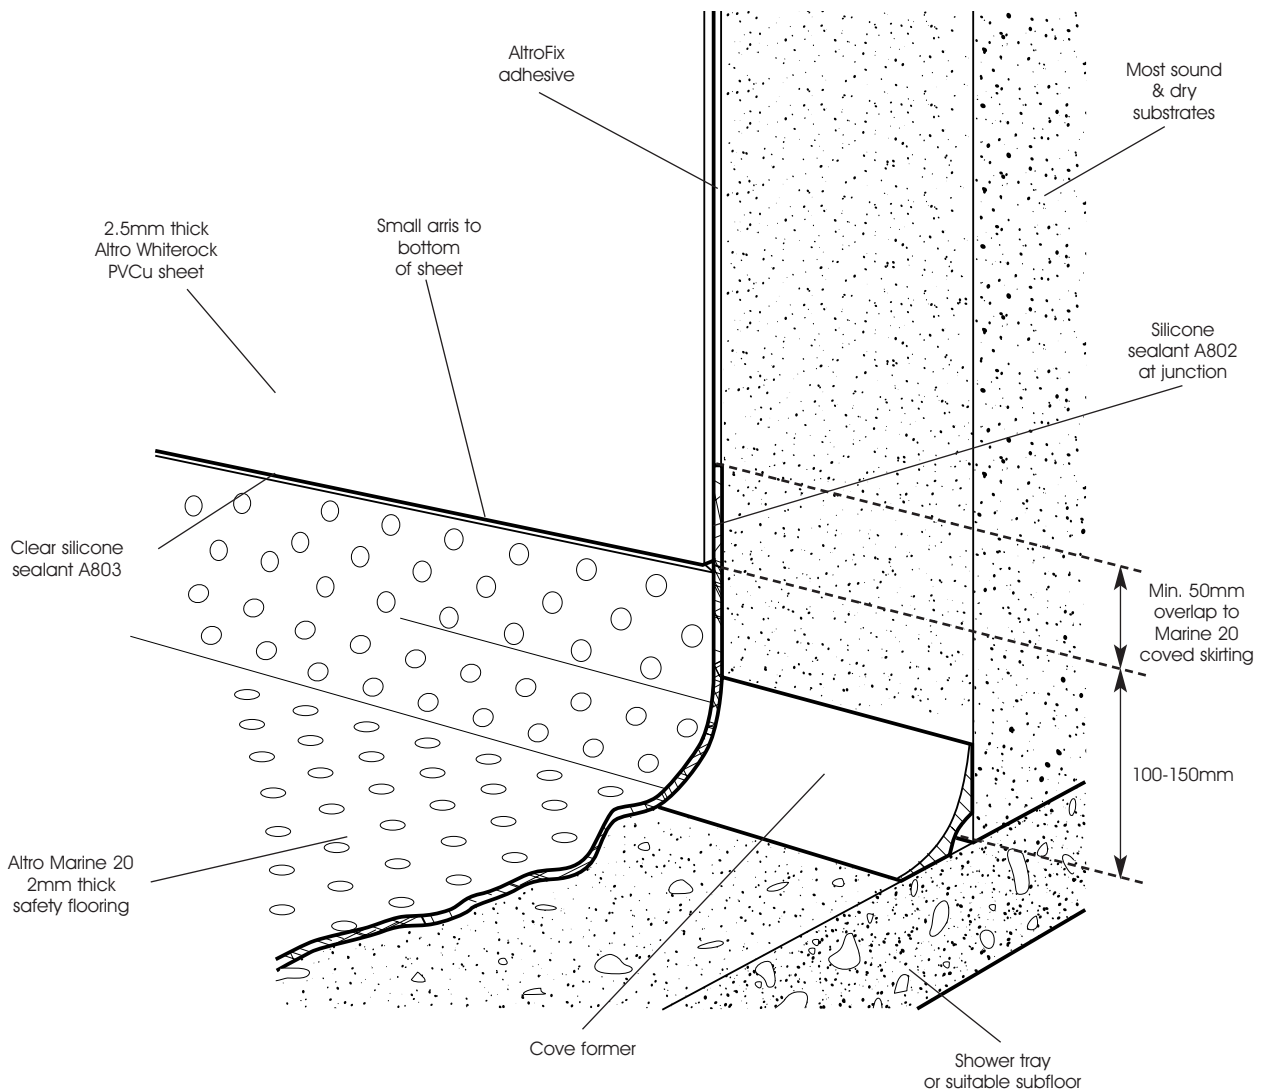

# Altro Whiterock™ hygienic PVCu wall cladding to Altro Marine™ 20 safety flooring shower tray detail

MAY 2006

typical specification (Ref: WF4)

Altro Whiterock hygienic PVCu wall cladding 2.5mm thick installed over most sound, dry substrates, overlapping self-covered Altro Marine 20 2mm thick

safety flooring, fixed with the appropriate AltroFix™ adhesive, sealed with silicone sealant (A802) at the overlap junction. Clear silicone to bottom of sheet.

for further information or technical advice