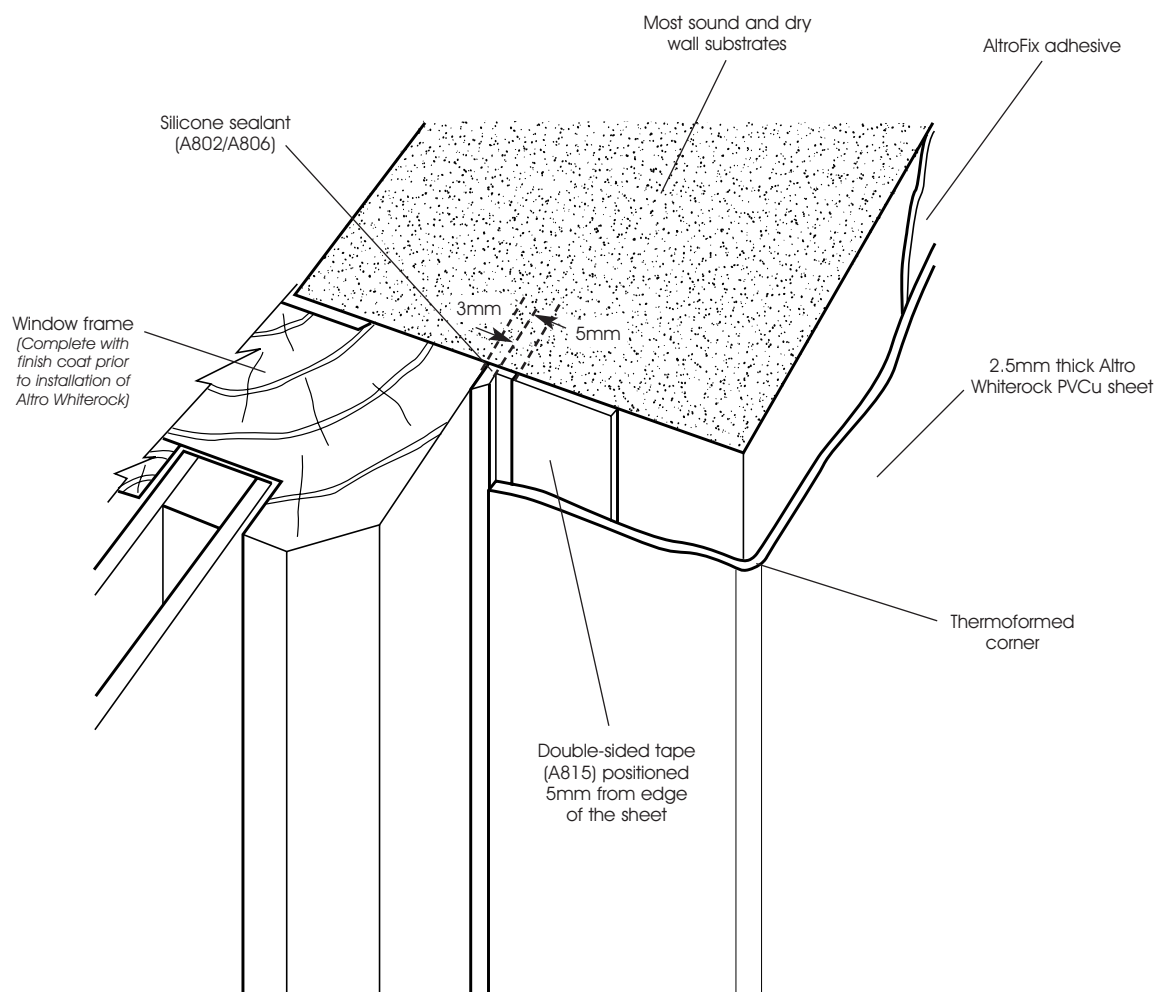

# Altro Whiterock™ hygienic PVCu wall cladding to window/door frame detail

MAY 2006

typical specification (Ref: W1)

Altro Whiterock hygienic PVCu wall cladding 2.5mm thick to window or door frame with thermoformed corner fixed with double sided tape (A815) and AltroFix™

W139/W173/W157 adhesive to most sound and dry wall substrates, sealed with silicone sealant (A802/A806).

for further information or technical advice

tel: 01502 561364 fax: 01502 531461

e-mail [walls@altro.com](mailto:walls@altro.com) or explore [www.altro.com](http://www.altro.com)