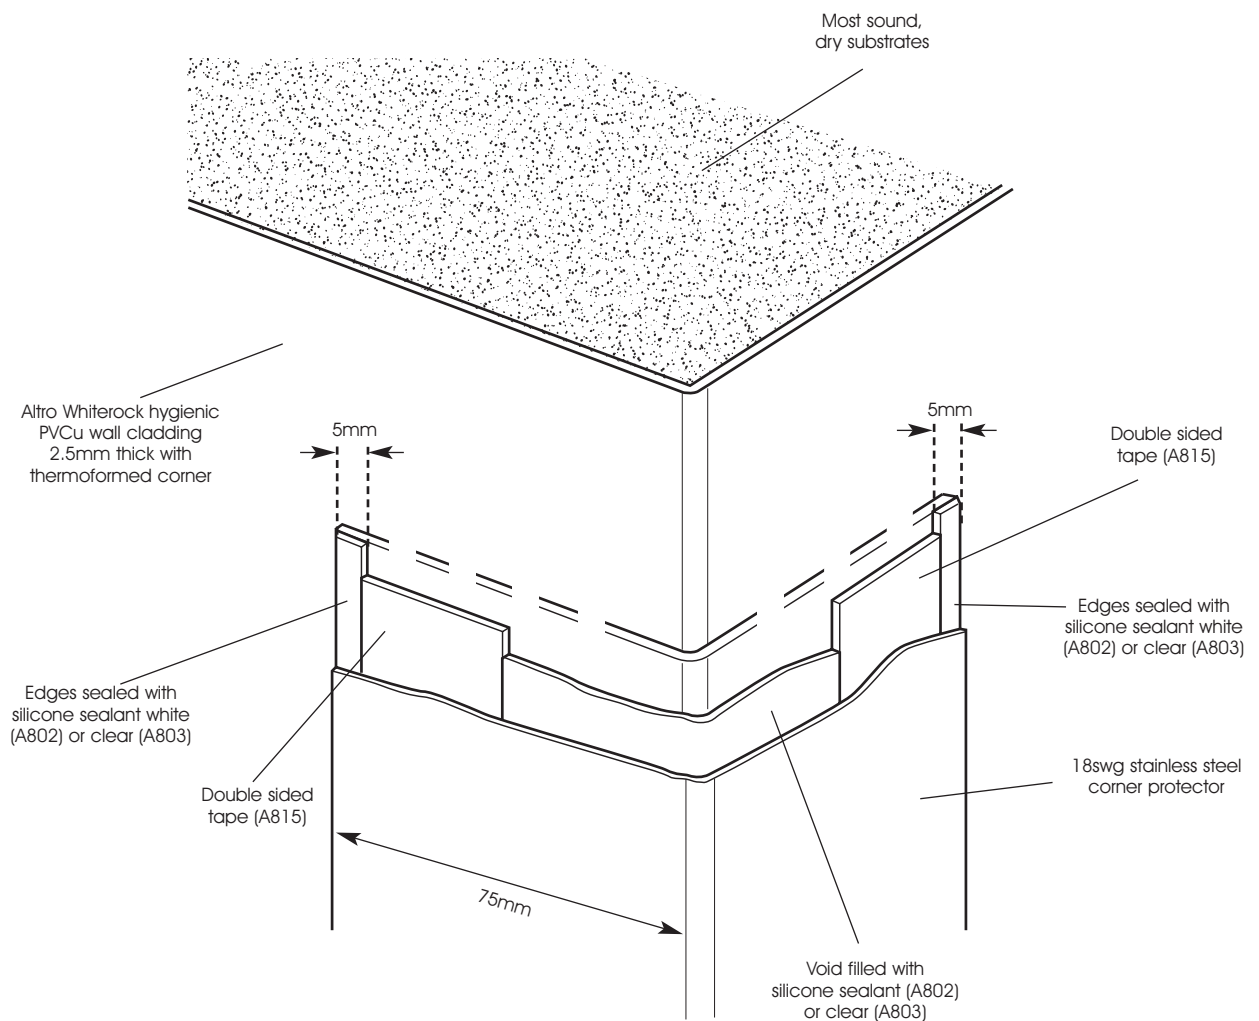

Altro Whiterock™ hygienic PVCu wall cladding with corner protector fixing detail

MAY 2006

typical specification (Ref: W8)

Altro Whiterock hygienic PVC wall cladding 2.5mm thick with thermoformed corner over most sound, dry substrates, overlaid with 18swg stainless steel corner protector 1200 or 75 x 75mm. (Longer sections are

available to special order) fixed with 2mm double sided pressure sensitive tapes (A815), void filled with silicone sealant (A802) and edges sealed with silicone sealant white (A802) or clear (A803).

for further information or technical advice