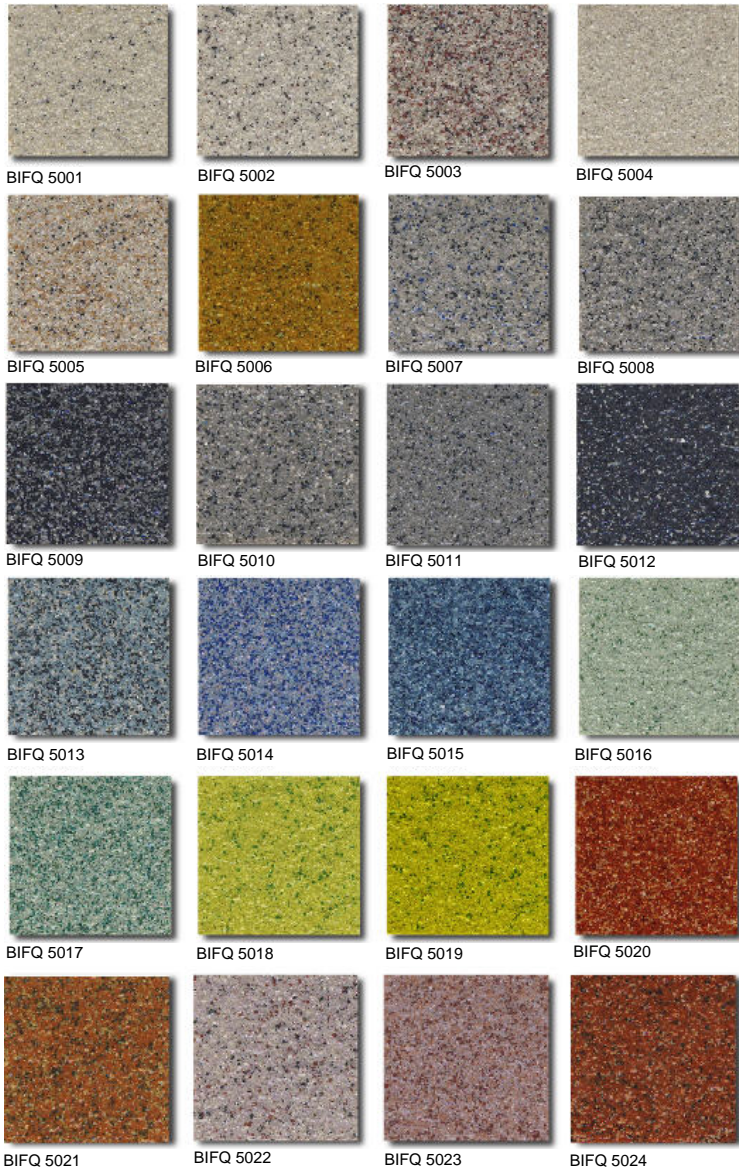

BIF Quartz Screed

BIF are the largest installers of decorative quartz epoxy screeds in the Midlands and possibly the largest in the country.

Recent agreements with European material manufacturers allow us to offer new systems to the UK, covered by full manufacturer warranties together with our leading experience of quartz epoxy screeds.

Where vinyl or rubber floors are traditionally used we have an alternative which is tougher, seamless and more attractive.

We believe the real alternative to resilient floors is here.

Epoxy quartz screeds are extremely attractive resin floor screeds because they offer;