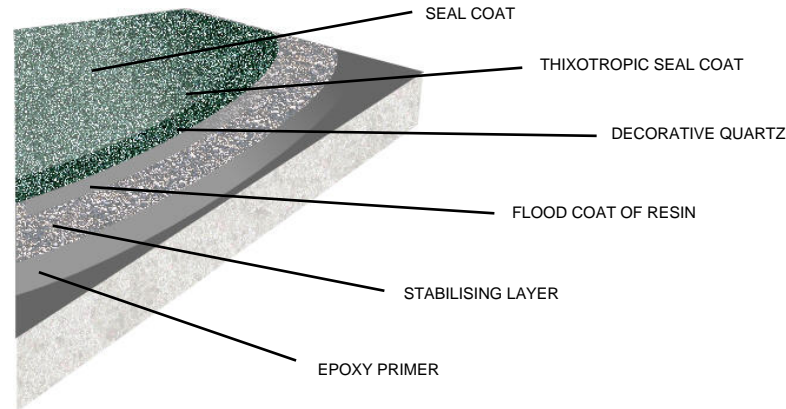

BIF Quartz Screed

BIF are the largest installers of decorative quartz epoxy screeds in the Midlands and possibly the largest in the country.

Recent agreements with European material manufacturers allow us to offer new systems to the UK, covered by full manufacturer warranties together with our leading experience of quartz epoxy screeds.

Where vinyl or rubber floors are traditionally used we have an alternative which is tougher, seamless and more attractive.

We believe the real alternative to resilient floors is here.

Epoxy quartz screeds are extremely attractive resin floor screeds because they offer;